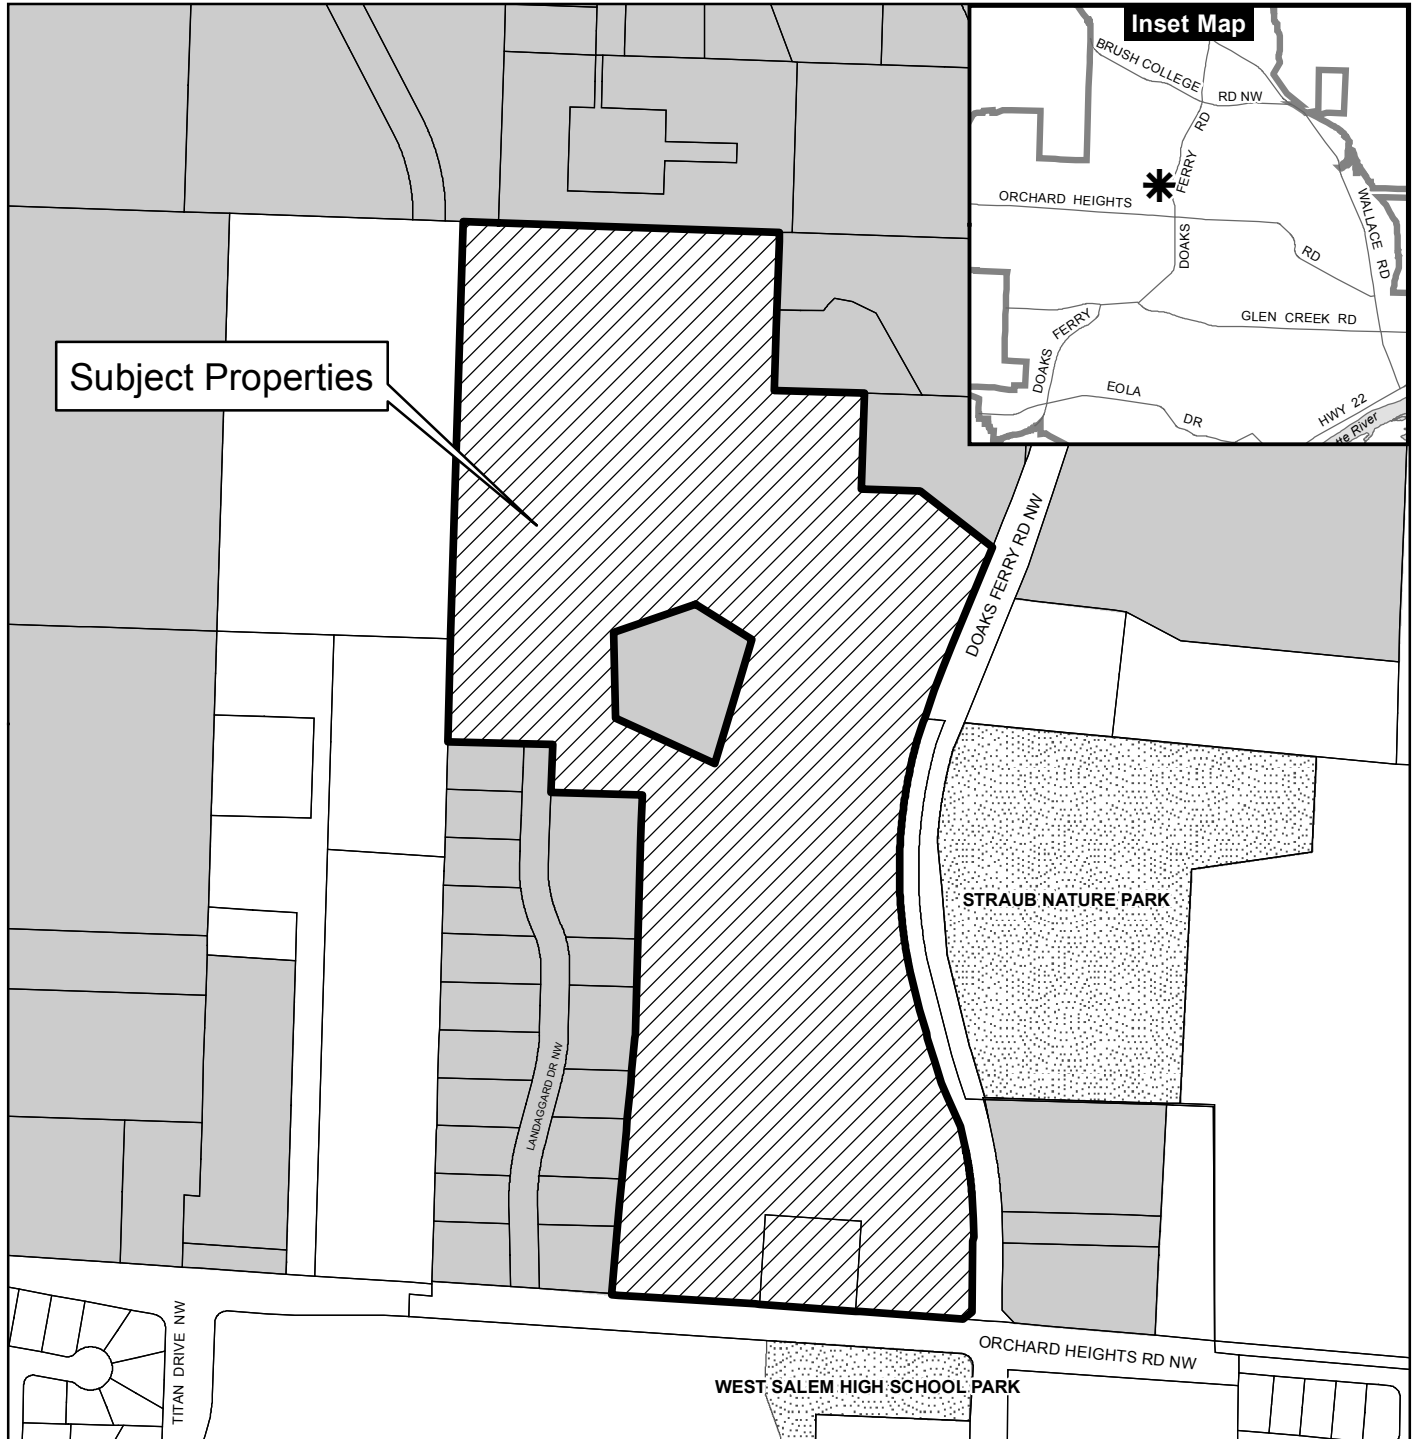

Vicinity Map Bone Estate

Legend

- Outside Salem City Limits
- Urban Growth Boundary
- Taxlots
- Bone Estate
- Schools
- Parks

0 100 200 400 Feet

This product is provided as is, without warranty. In no event is the City of Salem liable for damages from the use of this product. This product is subject to license and copyright limitations and further distribution or resale is prohibited.