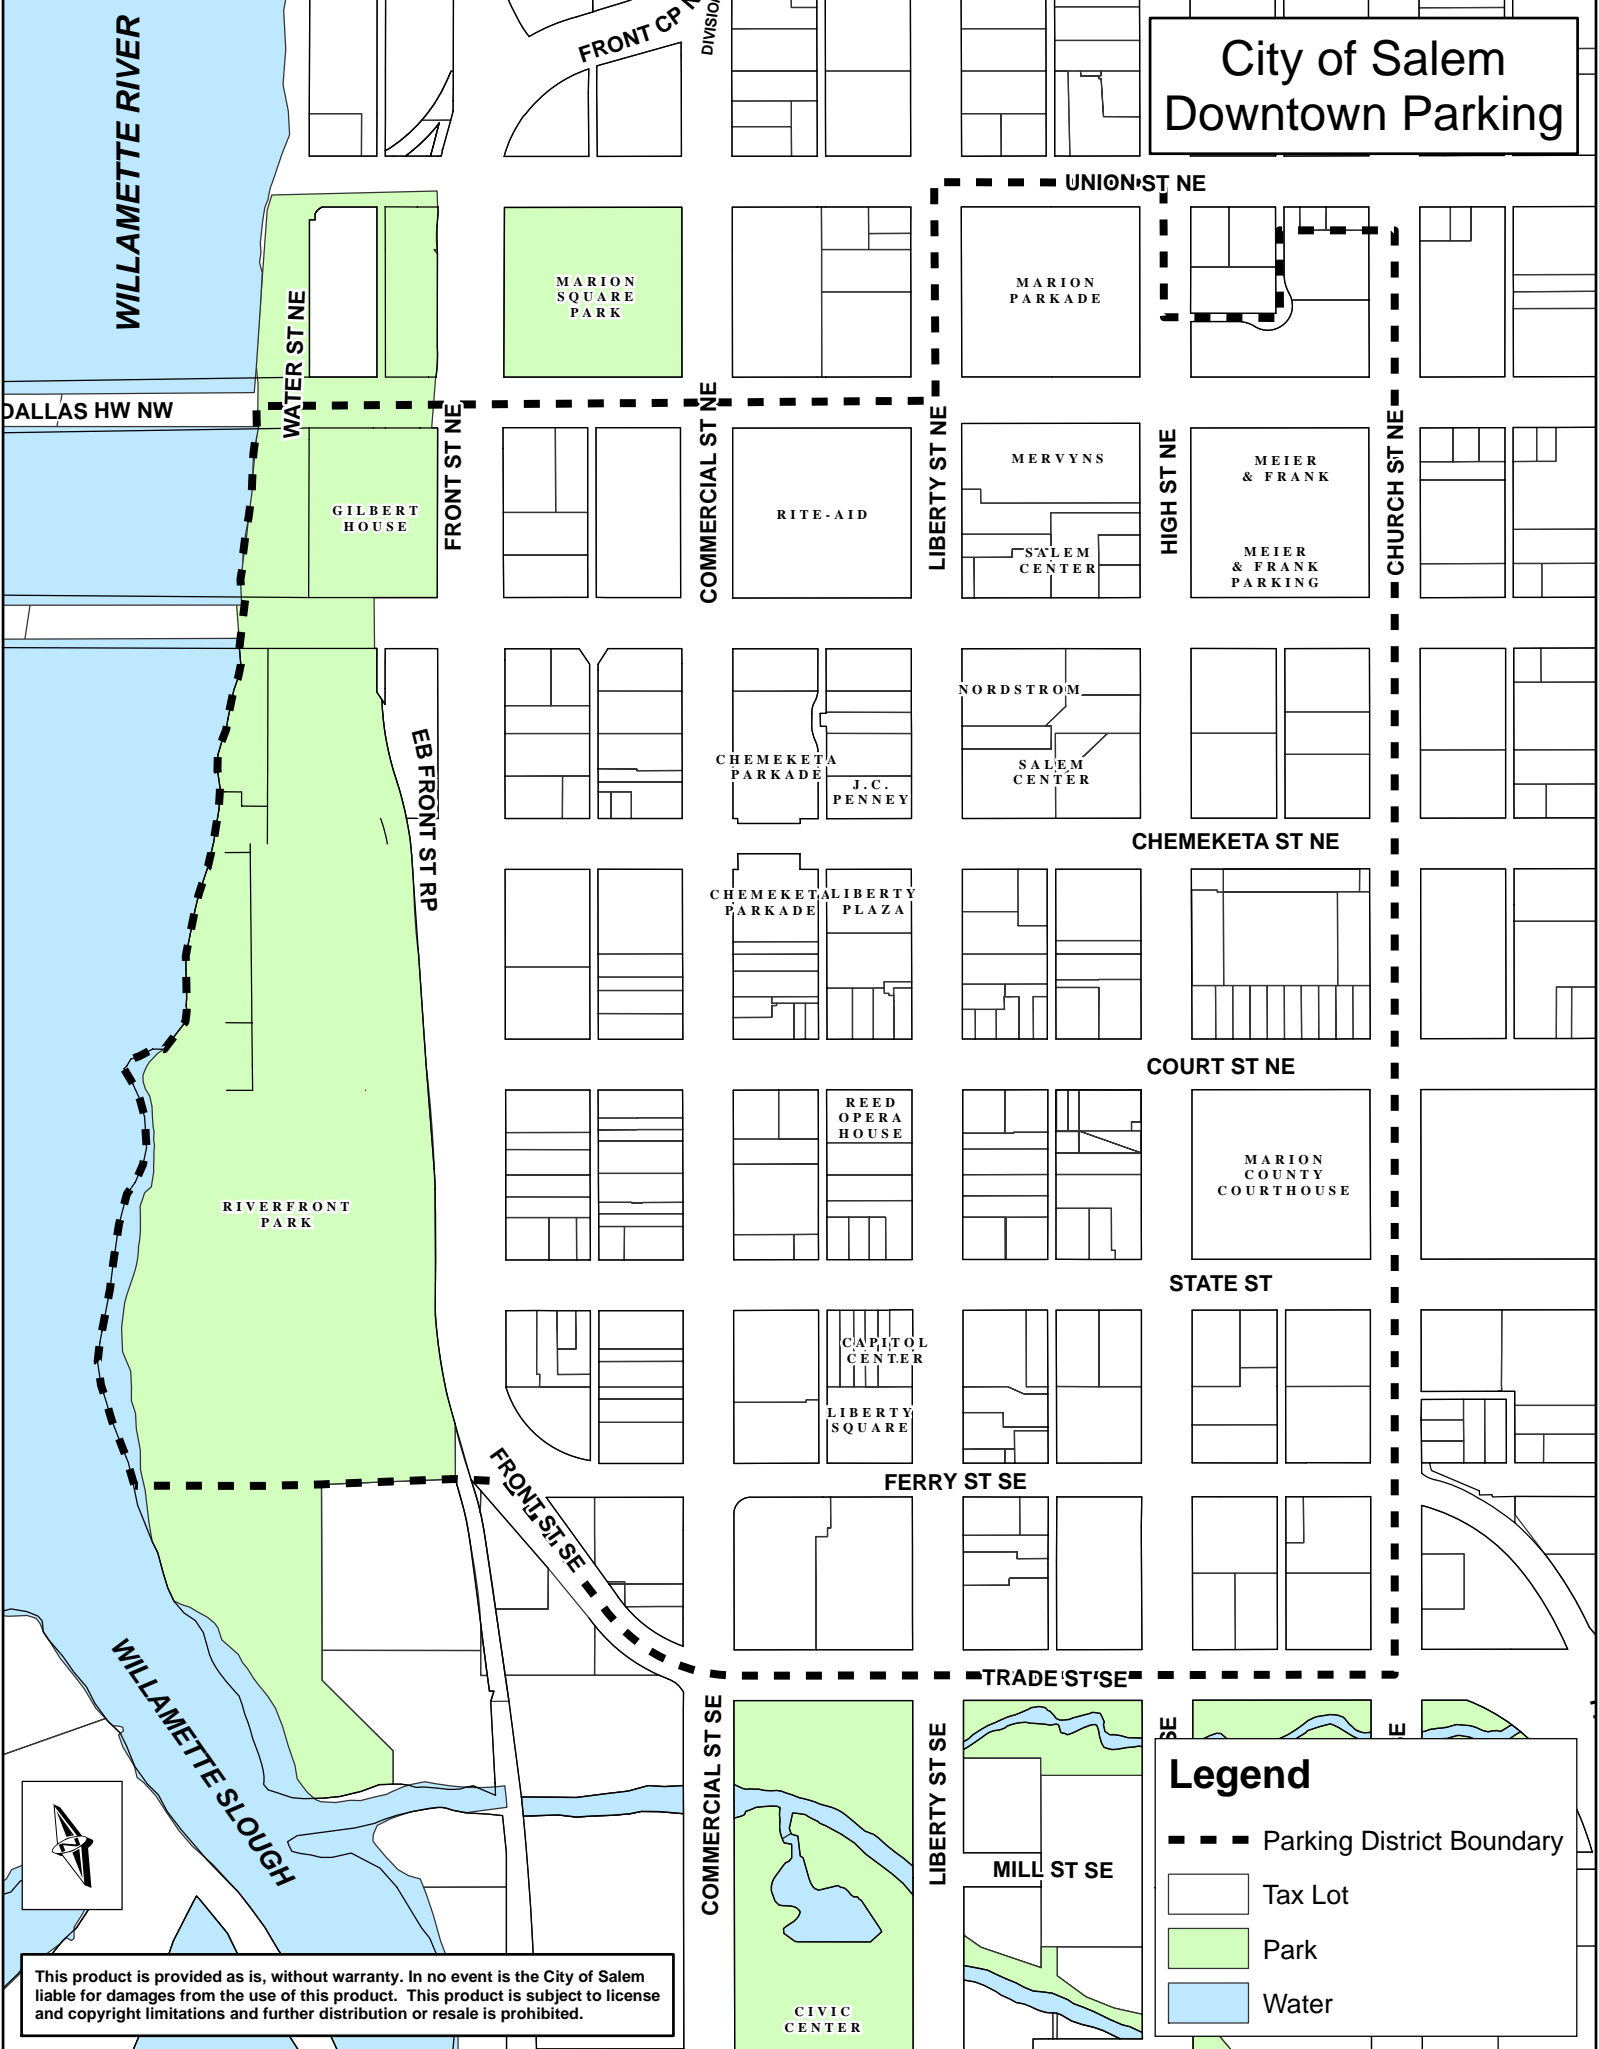

# City of Salem Downtown Parking

### Legend

- Parking District Boundary
- Tax Lot
- Park
- Water

This product is provided as is, without warranty. In no event is the City of Salem liable for damages from the use of this product. This product is subject to license and copyright limitations and further distribution or resale is prohibited.