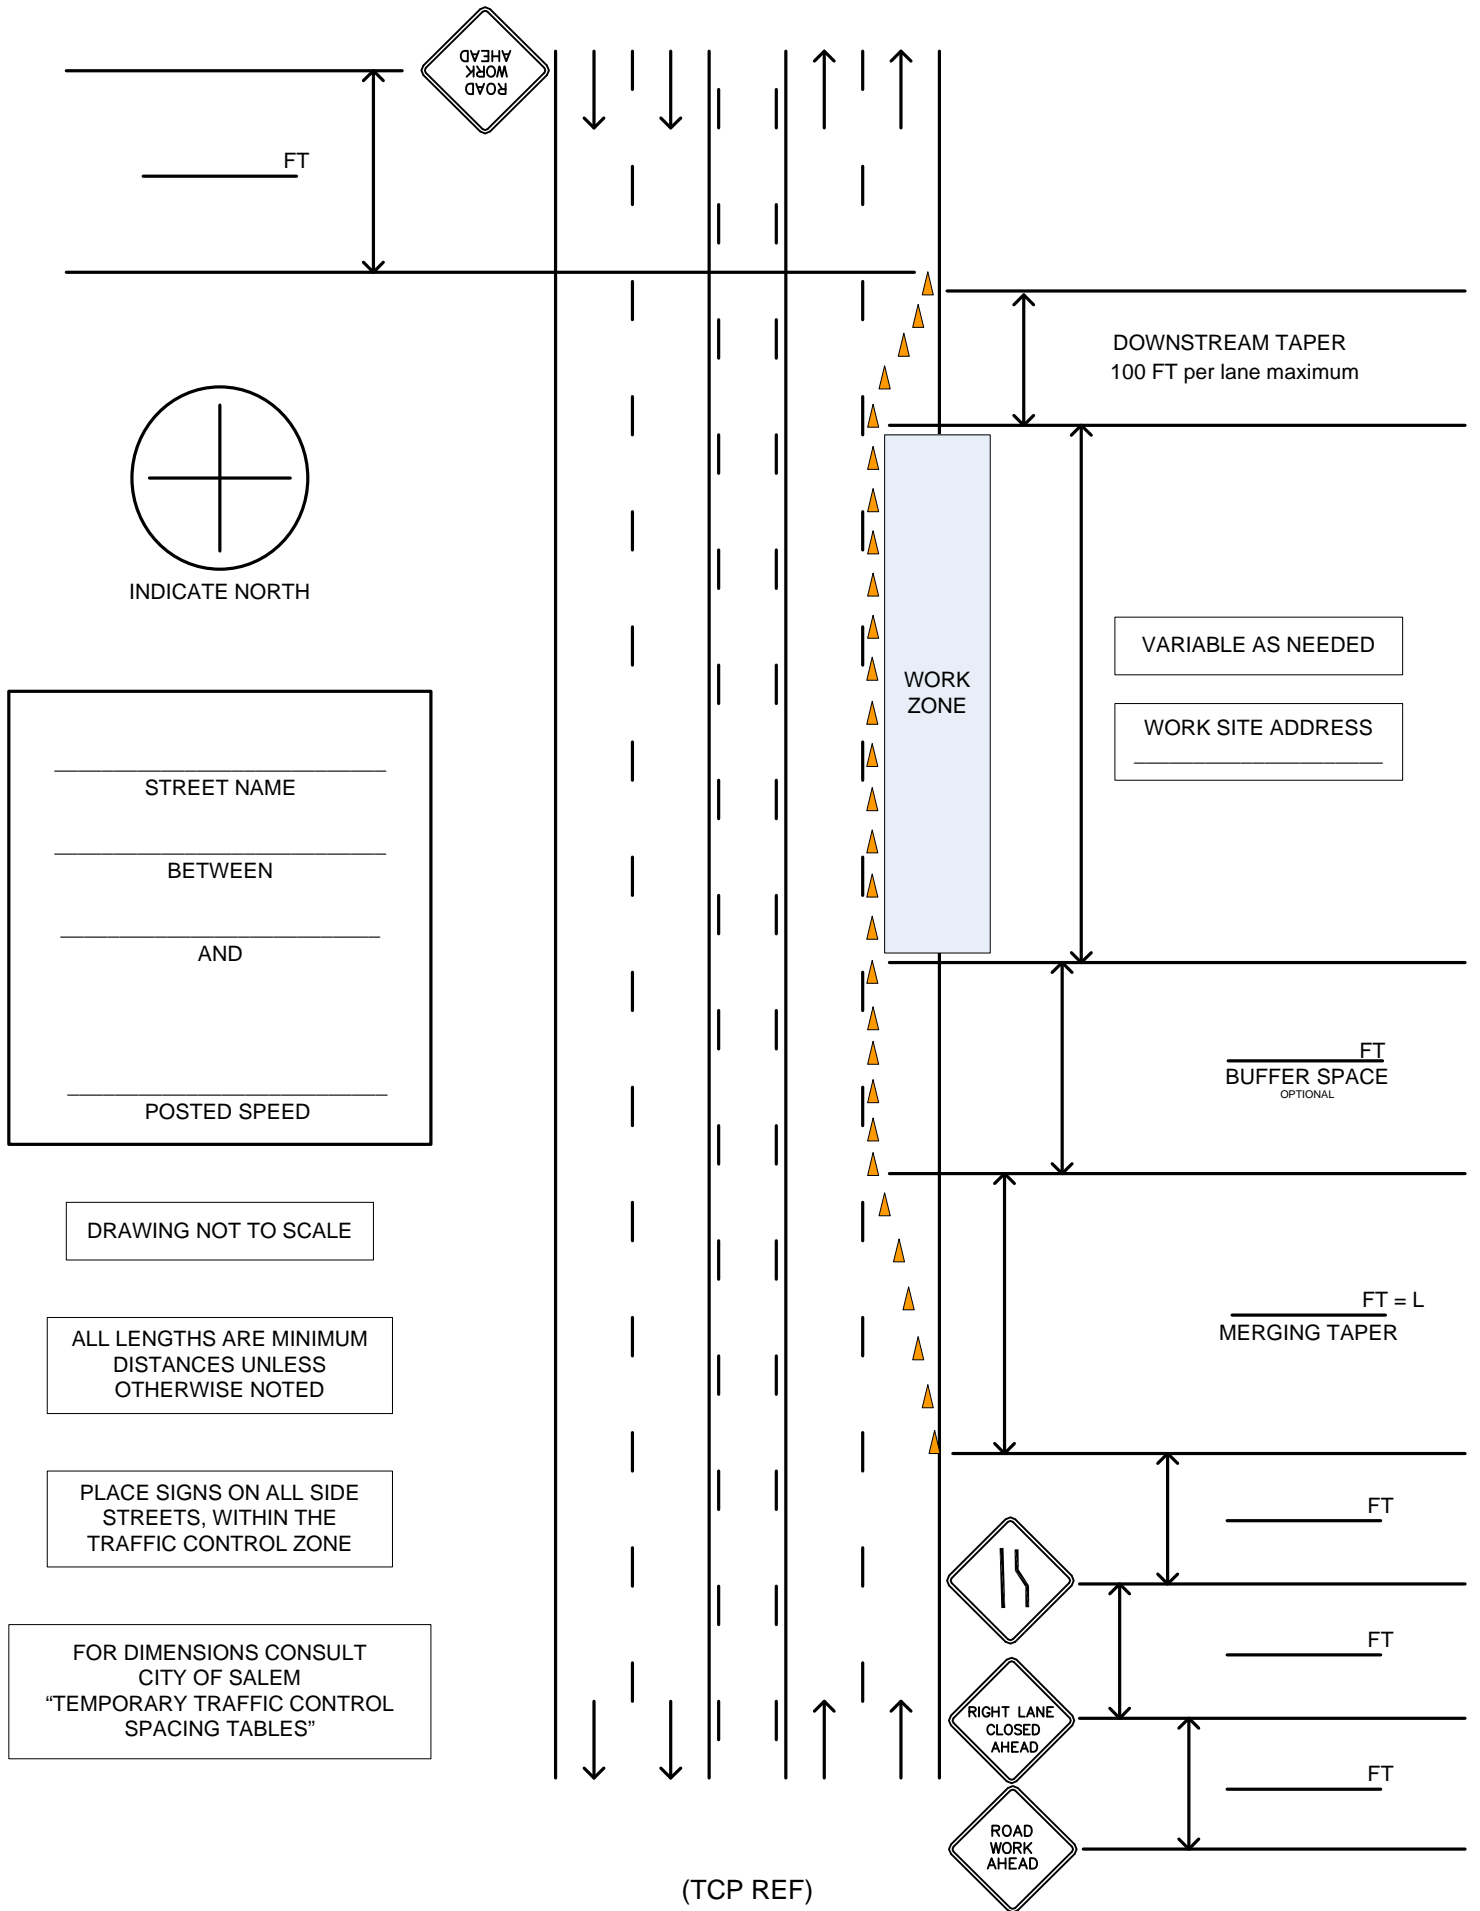

# SINGLE LANE CLOSURE CURB LANE, 5 LANE STREET

(TCP REF)  
LC-103