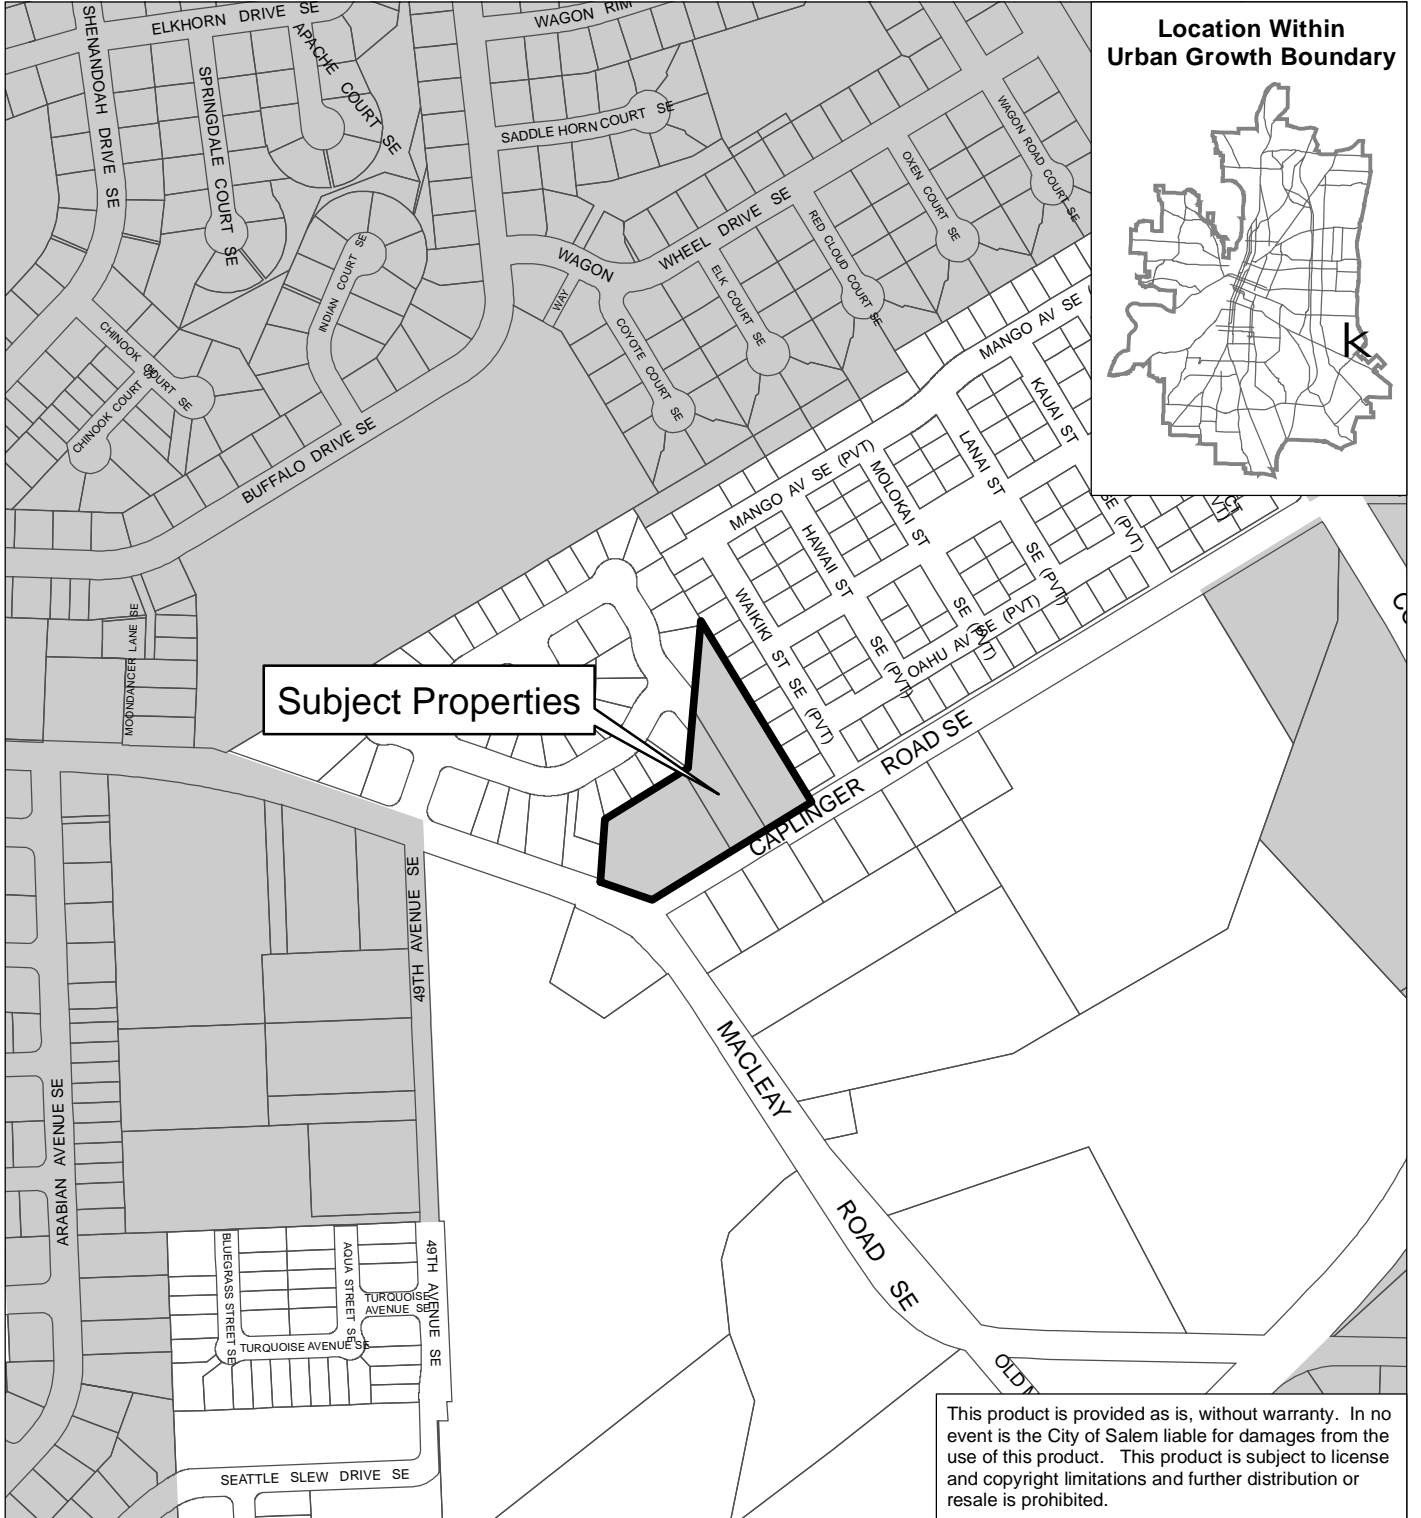

# Vicinity Map

## At and in the vicinity of 5039 Caplinger Road SE Area

### Legend

- Outside Salem City Limits
- Taxlots

0 100 200 400 Feet

Created: 12-08-05

CITY OF *Salem*  
AT YOUR SERVICE  
Community Development Dept.