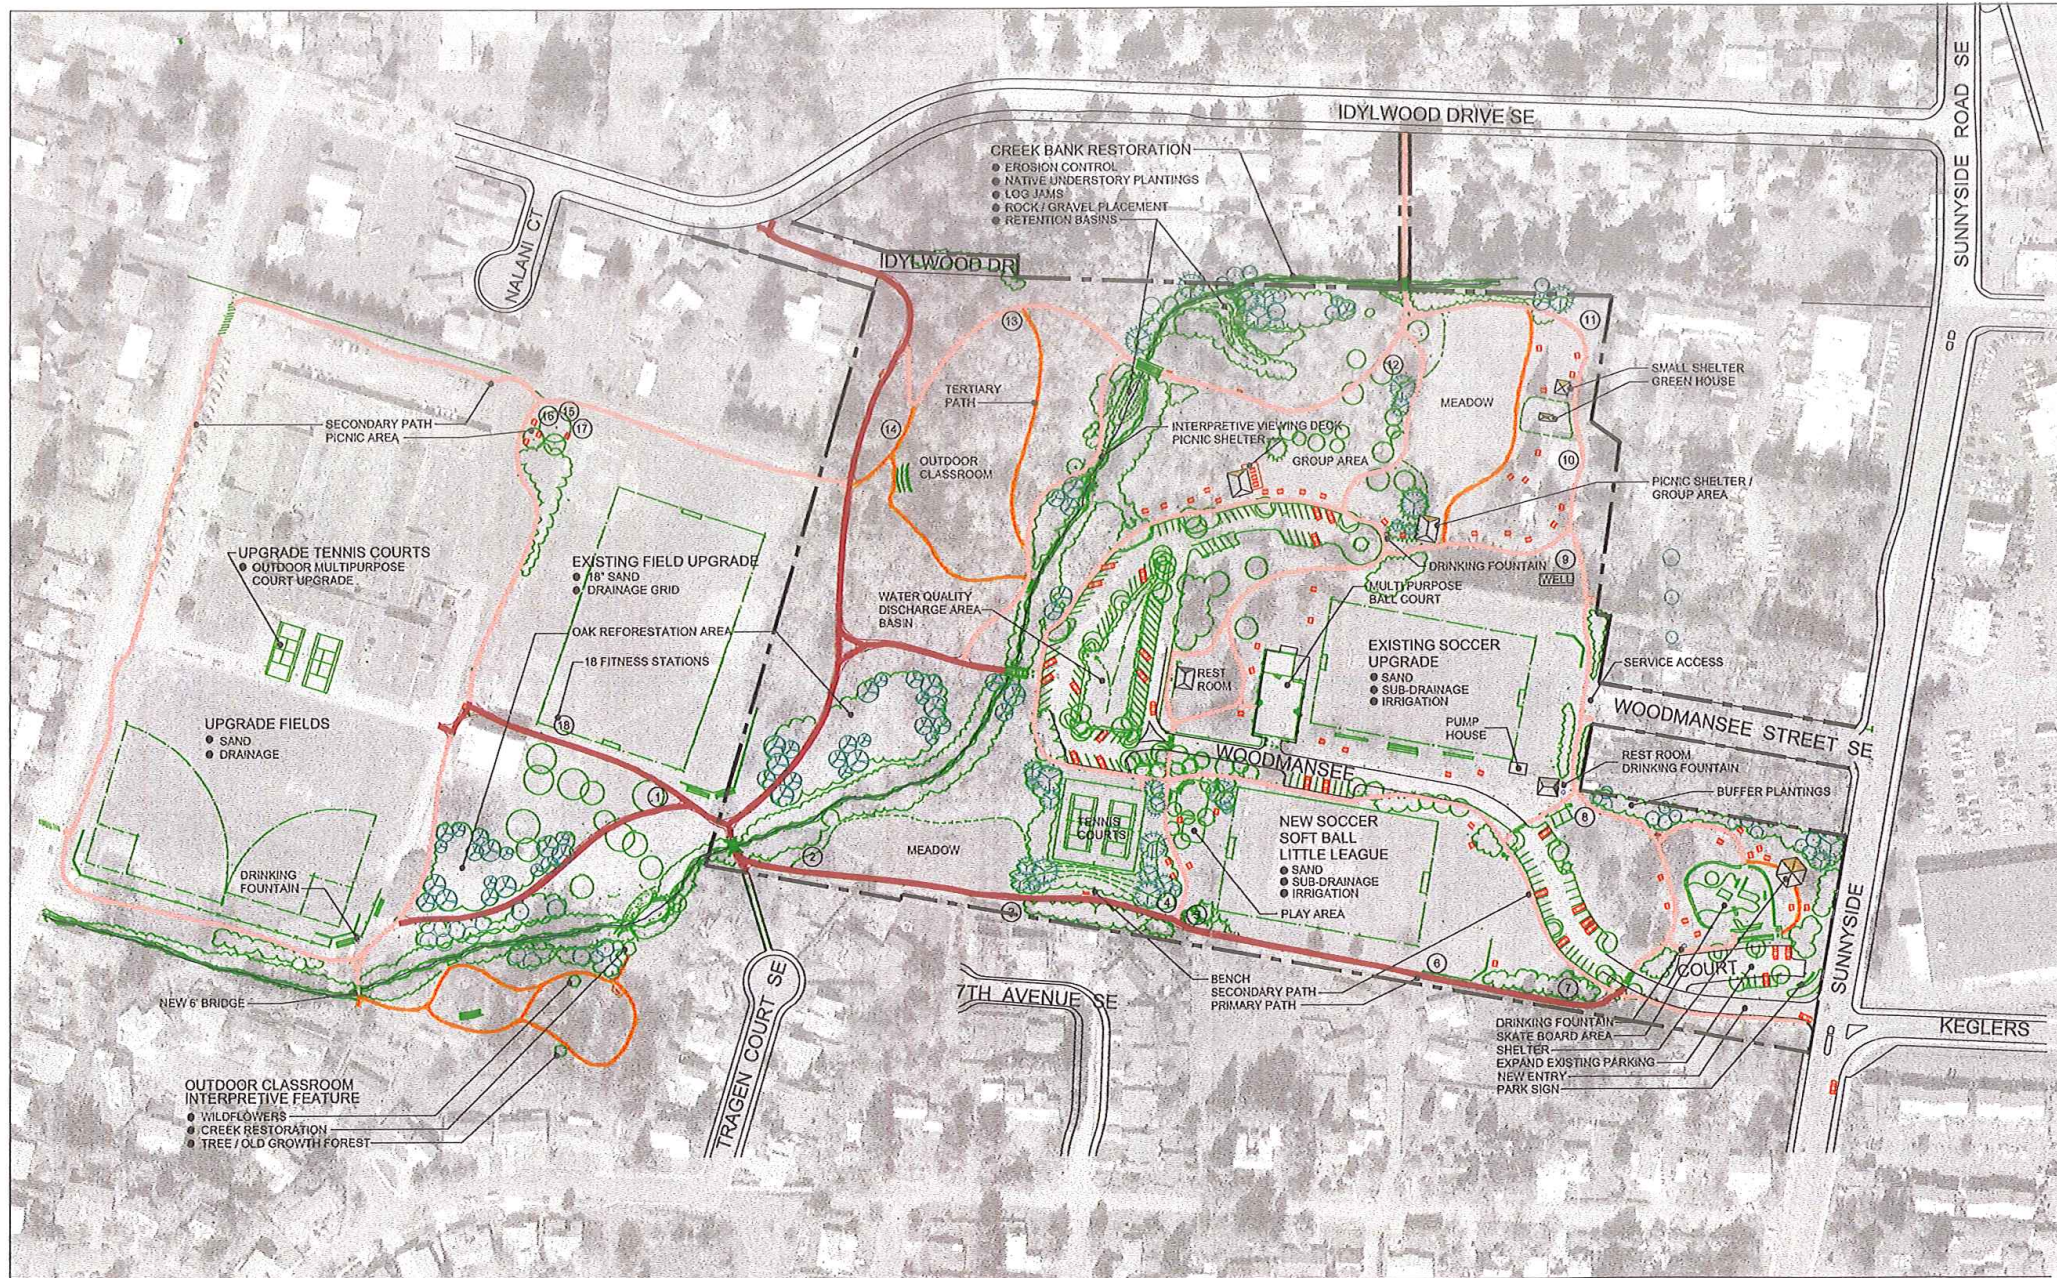

# WOODMANSEE PARK

DEPARTMENT  
OF COMMUNITY SERVICES  
PARKS OPERATION  
DIVISION  
SALEM, OREGON

## LEGEND

-  PRIMARY PATH
-  SECONDARY PATH
-  TERTIARY PATH
-  SHELTER
-  SHELTER/REST ROOM
-  REST ROOM
-  PICNIC TABLE
-  BENCH
-  TREE RESTORATION
-  RIPARIAN VEGETATION

PERRON COLLABORATIVE  
LANDSCAPE ARCHITECTS  
AND PLANNERS

MASTER PLAN