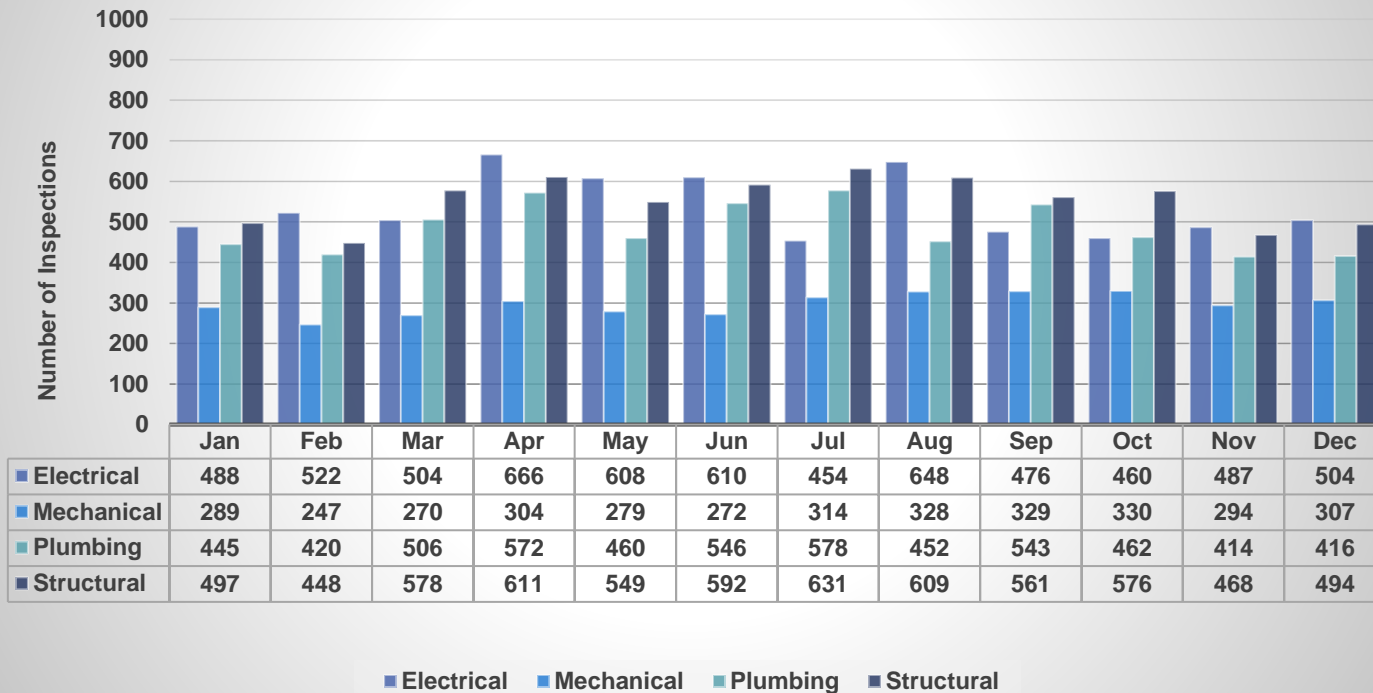

Building & Safety 2015 Inspection Report Total Inspections Per Program

Electrical	6427	29%
Mechanical	3563	16%
Plumbing	5814	26%
Structural	6614	30%
Total Inspections YTD	22418	100%

Inspections are performed Monday thru Friday 8 am - 3 pm
Inspections called in/scheduled via SPLASH prior to 5:30 am are performed the same business day.
Inspections called in/scheduled via SPLASH after to 5:30 am are performed the following business day.