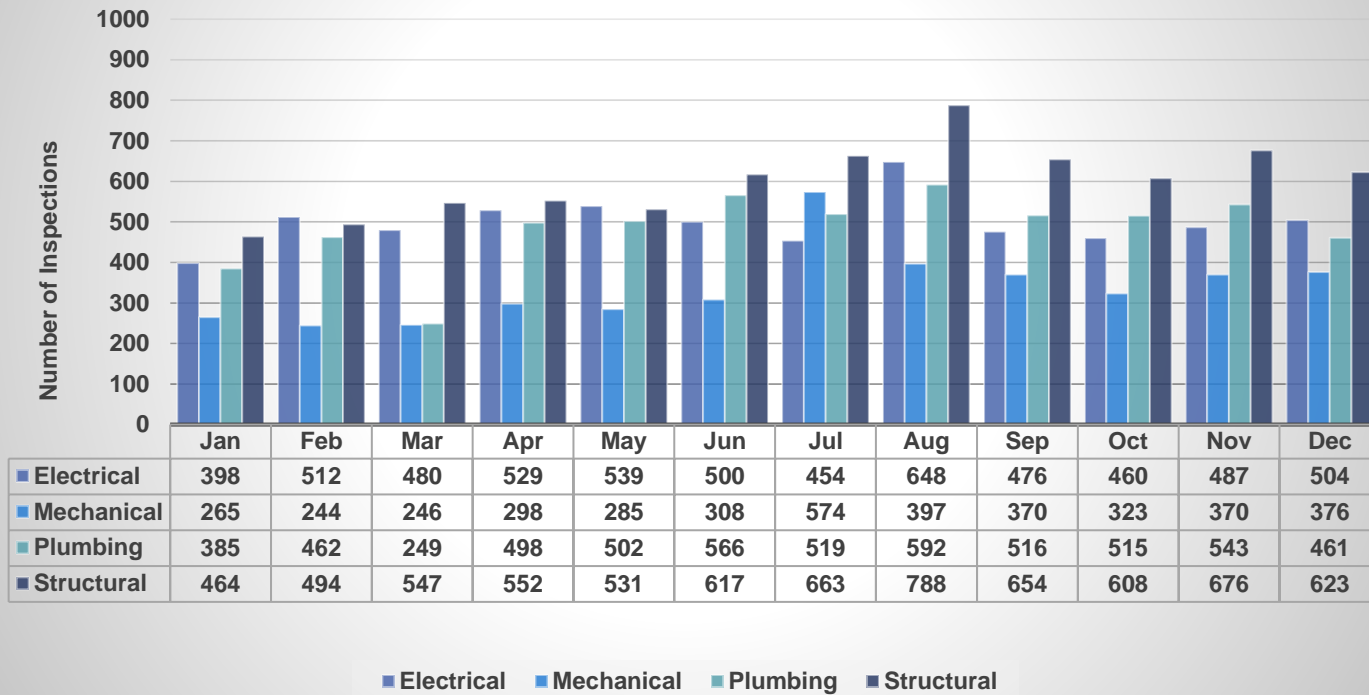

Building & Safety 2016 Inspection Report Total Inspections Per Program

Electrical	5987	26%
Mechanical	4056	18%
Plumbing	5808	25%
Structural	7217	31%
Total Inspections YTD	23068	100%

Inspections are performed Monday thru Friday 8 am - 3 pm
Inspections called in/scheduled via SPLASH prior to 5:30 am are performed the same business day.
Inspections called in/scheduled via SPLASH after to 5:30 am are performed the following business day.