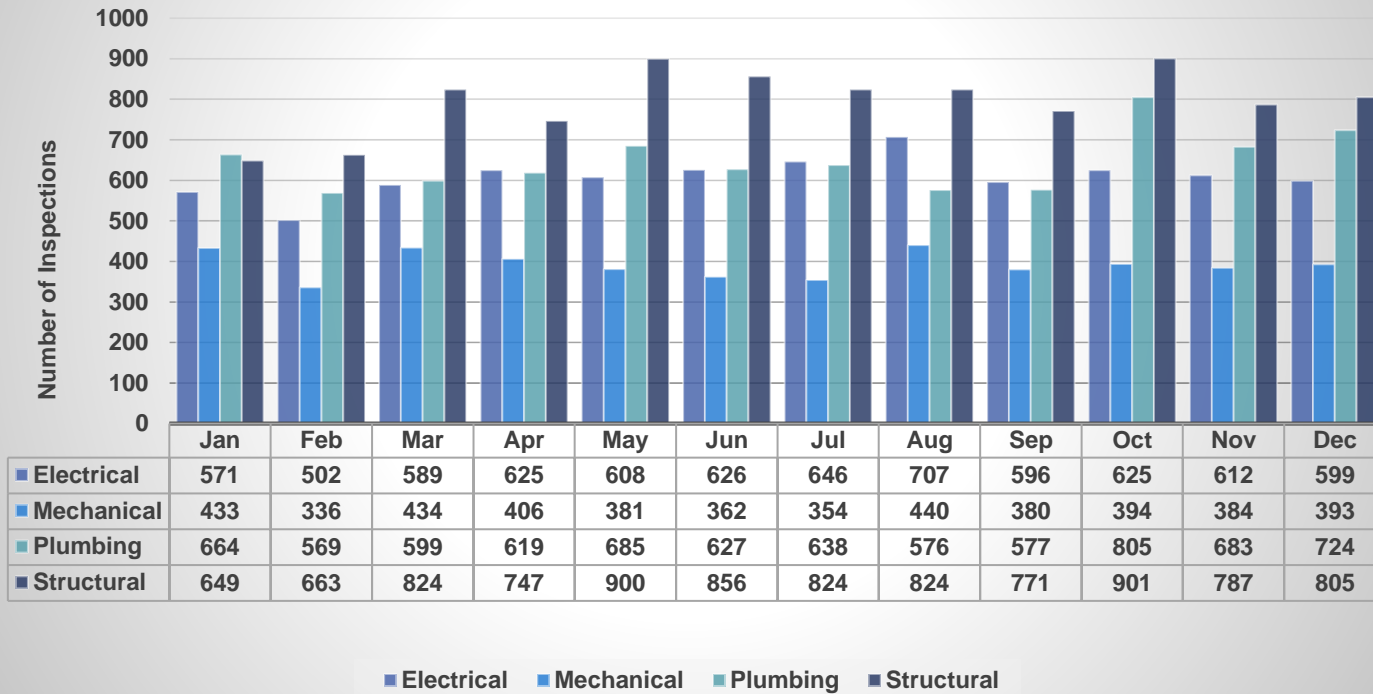

Building & Safety 2019 Inspection Report Total Inspections Per Program

Electrical	4927	24%
Mechanical	3269	16%
Plumbing	5468	27%
Structural	6514	32%
Total Inspections YTD	20178	100%

Inspections are performed Monday thru Friday 8 am - 3 pm
 Inspections called in/scheduled via SPLASH prior to 5:30 am are performed the same business day.
 Inspections called in/scheduled via SPLASH after to 5:30 am are performed the following business day.

Building & Safety 2018 Inspection Report Total Inspections Per Program

Electrical	7306	25%
Mechanical	4697	16%
Plumbing	7766	26%
Structural	9551	33%
Total Inspections YTD	29320	100%

Inspections are performed Monday thru Friday 8 am - 3 pm
 Inspections called in/scheduled via SPLASH prior to 5:30 am are performed the same business day.
 Inspections called in/scheduled via SPLASH after to 5:30 am are performed the following business day.