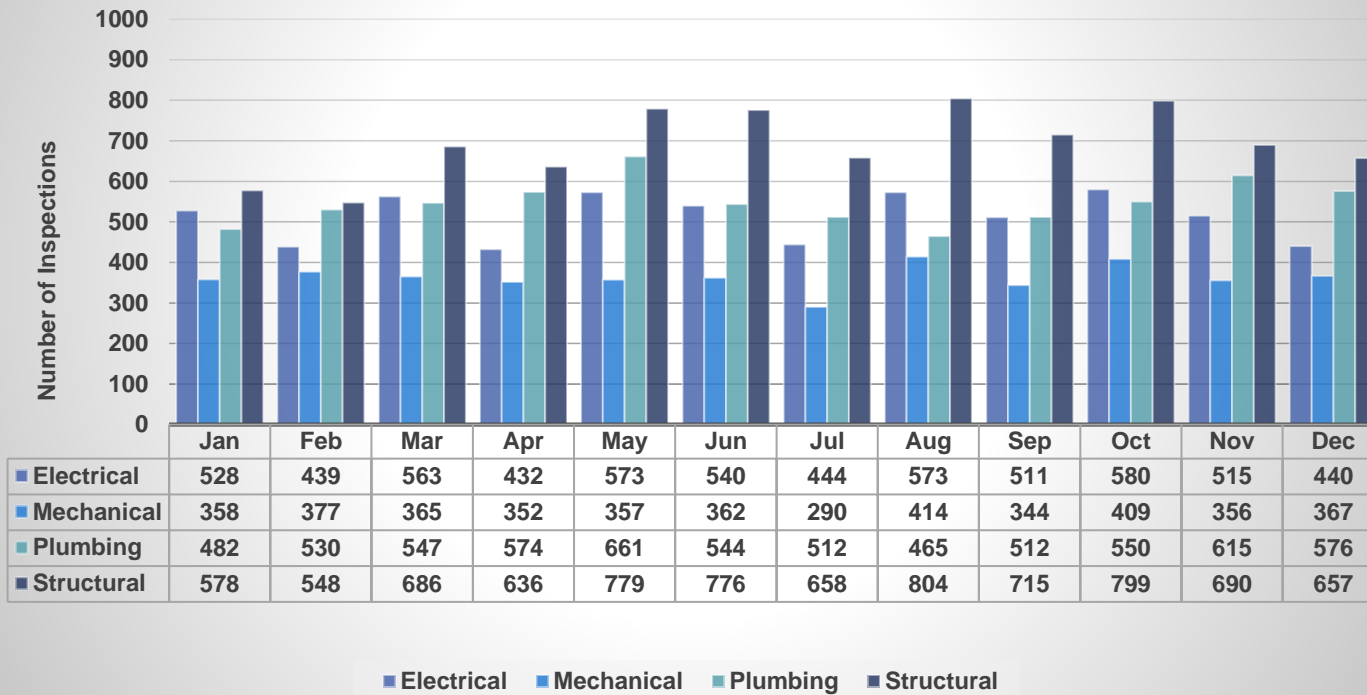

Building & Safety 2017 Inspection Report Total Inspections Per Program

Electrical	6138	24%
Mechanical	4351	17%
Plumbing	6568	26%
Structural	8326	33%
Total Inspections YTD	25383	100%

Inspections are performed Monday thru Friday 8 am - 3 pm
Inspections called in/scheduled via SPLASH prior to 5:30 am are performed the same business day.
Inspections called in/scheduled via SPLASH after to 5:30 am are performed the following business day.