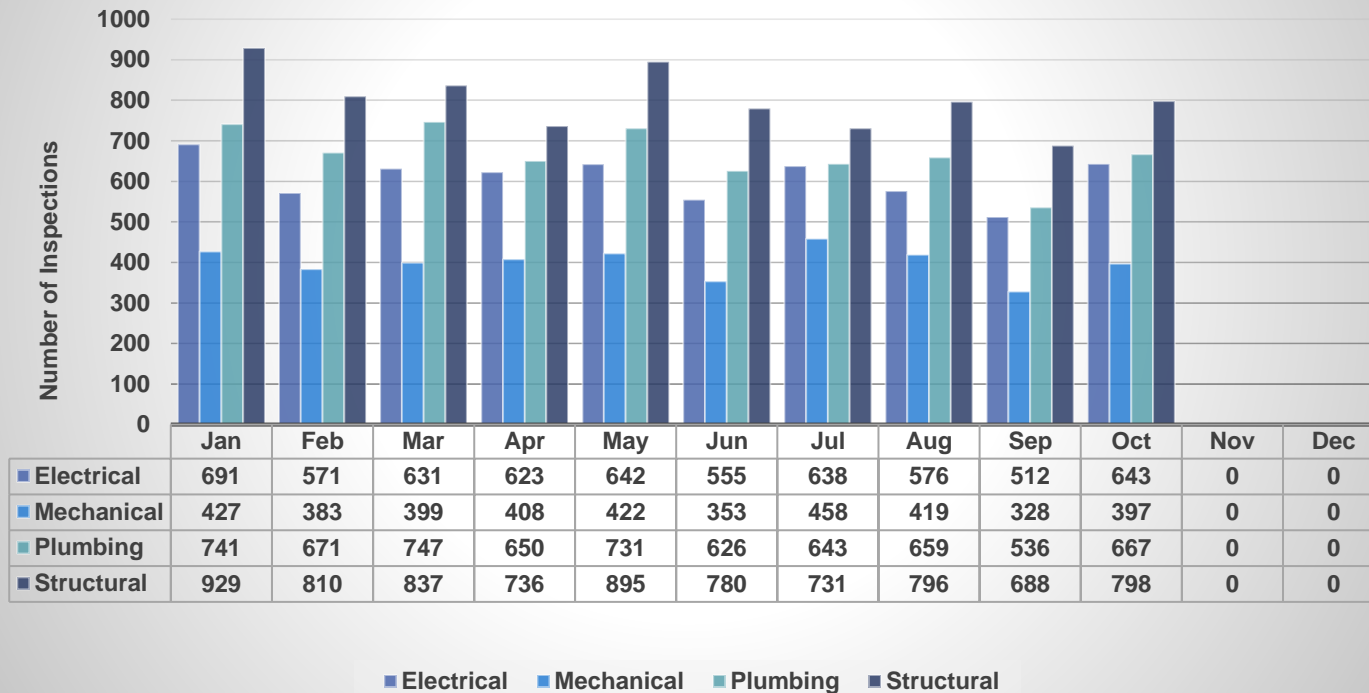

Building & Safety 2019 Inspection Report Total Inspections Per Program

Electrical	4927	24%
Mechanical	3269	16%
Plumbing	5468	27%
Structural	6514	32%
Total Inspections YTD	20178	100%

Inspections are performed Monday thru Friday 8 am - 3 pm
 Inspections called in/scheduled via SPLASH prior to 5:30 am are performed the same business day.
 Inspections called in/scheduled via SPLASH after to 5:30 am are performed the following business day.

Building & Safety 2018 Inspection Report Total Inspections Per Program

Electrical	7306	25%
Mechanical	4697	16%
Plumbing	7766	26%
Structural	9551	33%
Total Inspections YTD	29320	100%

Inspections are performed Monday thru Friday 8 am - 3 pm
 Inspections called in/scheduled via SPLASH prior to 5:30 am are performed the same business day.
 Inspections called in/scheduled via SPLASH after to 5:30 am are performed the following business day.